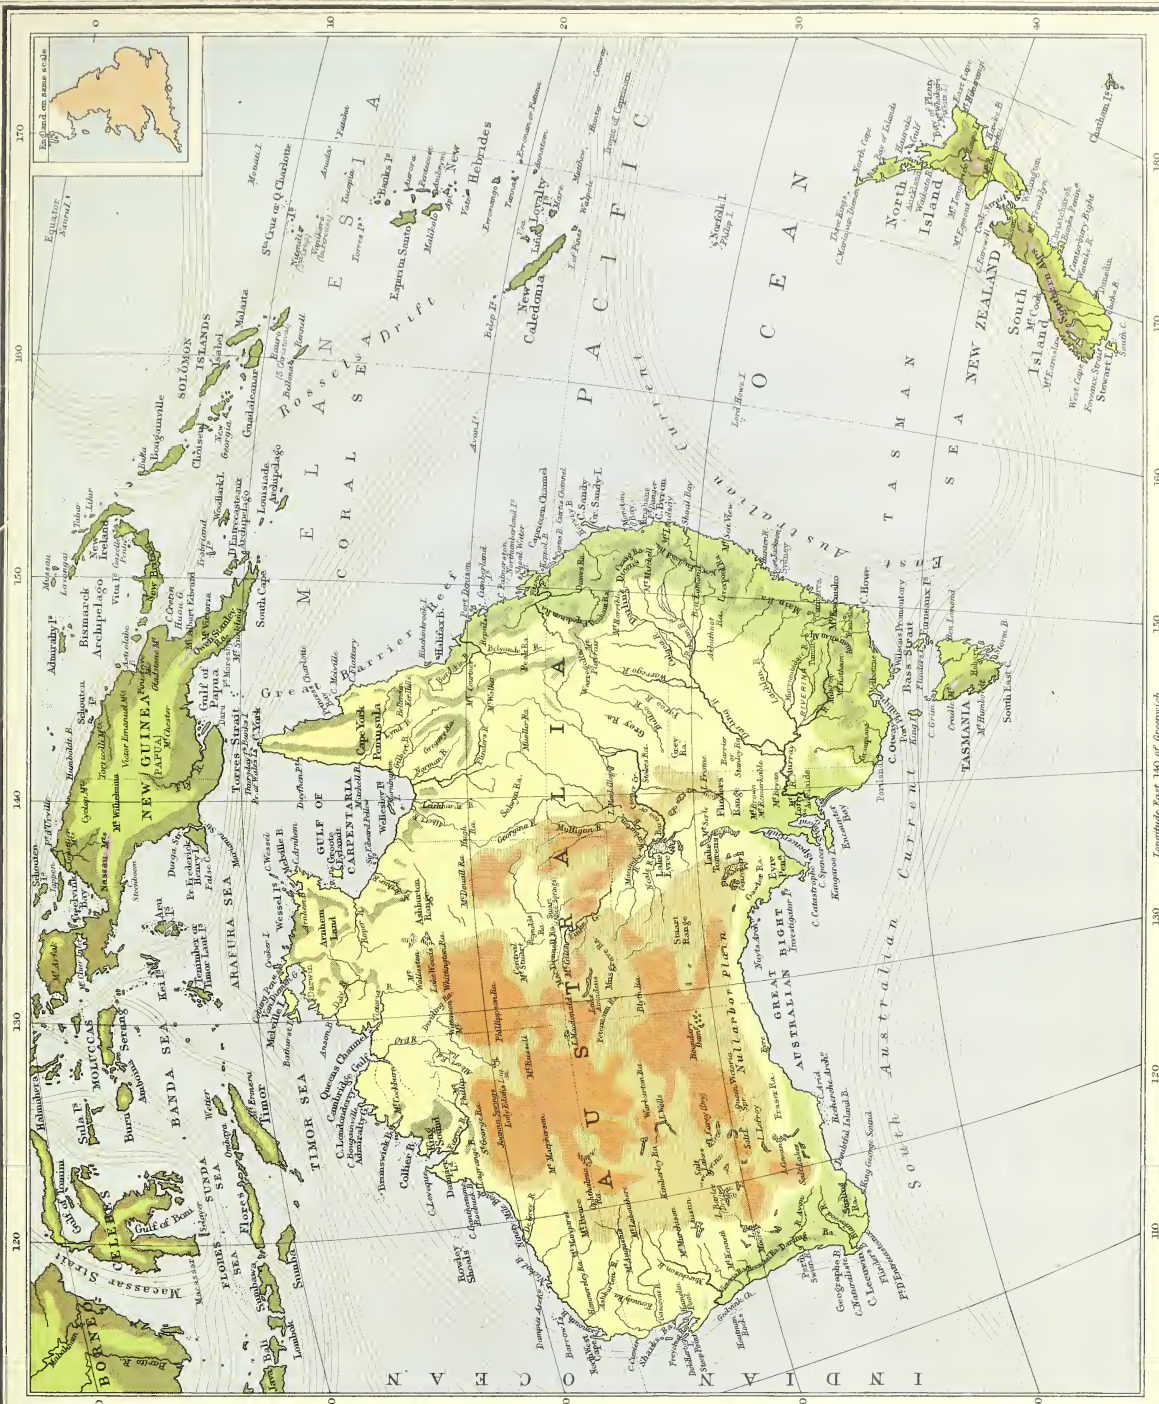

AUSTRALIA AND NEW ZEALAND—VEGETATION